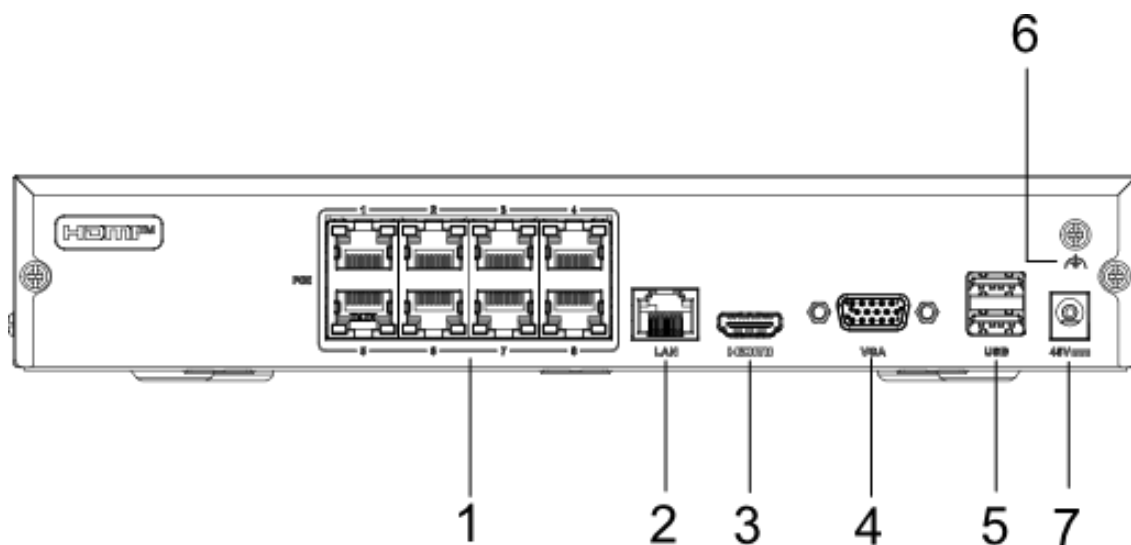

▪ Smart Function

- Supports line crossing and intrusion detection
- Smart search for the selected area in the video; and smart playback to improve the playback efficiency
- Automatically search and add network cameras after device is activated

▪ Network & Ethernet Access

- 8 independent PoE network interfaces
- 1 self-adaptive 10/100 Mbps Ethernet interface
- Hik-Connect for easy network management

▪ Specification

Video and Audio	
IP Video Input	8-ch Up to 6 MP resolution
Incoming Bandwidth	60 Mbps
Outgoing Bandwidth	60 Mbps
HDMI Output	1-ch, 1920 × 1080p/60Hz, 1600 × 1200/60Hz, 1280 × 1024/60Hz, 1280 × 720/60Hz
VGA Output	1-ch, 1920 × 1080p/60Hz, 1600 × 1200/60Hz, 1280 × 1024/60Hz, 1280 × 720/60Hz
Video Output Mode	HDMI/VGA simultaneous output
Decoding	
Decoding Format	H.265+/H.265/ H.264+/H.264
Recording Resolution	6 MP/4 MP/3 MP/1080p/UXGA /720p/VGA/4CIF/DCIF/ 2CIF/CIF/QCIF
Synchronous playback	4-ch
Decoding Capability	4-ch@1080p (30 fps) or 2-ch@4 MP (30 fps) or 1-ch@6 MP (30 fps)
Stream Type	Video, Video & Audio
Network	
Remote Connection	16
Network Protocol	TCP/IP, DHCP, Hik-Connect, DNS, DDNS, NTP, SADP, SMTP, UPnP™
Network Interface	1, RJ-45 10/100Mbps self-adaptive Ethernet interface
PoE	
Interface	8, RJ-45 10/100 Mbps self-adaptive Ethernet interface
Power	≤ 75 W
Standard	IEEE 802.3 af/at
Auxiliary Interface	
SATA	1 SATA interface
Capacity	Up to 6TB capacity for each disk
Alarm In/Out	N/A
USB Interface	Rear panel: 2 × USB 2.0
General	
Power Supply	48 VDC, 1.8 A
Consumption	≤ 10 W
Working Temperature	-10 to +55° C (+14 to +131° F)
Working Humidity	10% to 90%
Dimension (W × D × H)	265 × 223 × 48 mm (10.4" × 8.8" × 1.9")
Weight	≤ 1 kg (2.2 lb)
Certification	
CE	EN50130-4, EN 61000-3-2, EN 61000-3-3

▪ **Physical Interface**

No.	Description	No.	Description
1	Network interfaces with PoE function	5	USB interfaces
2	LAN network interface	6	GND
3	HDMI interface	7	Power supply
4	VGA interface		

▪ **Available Model**