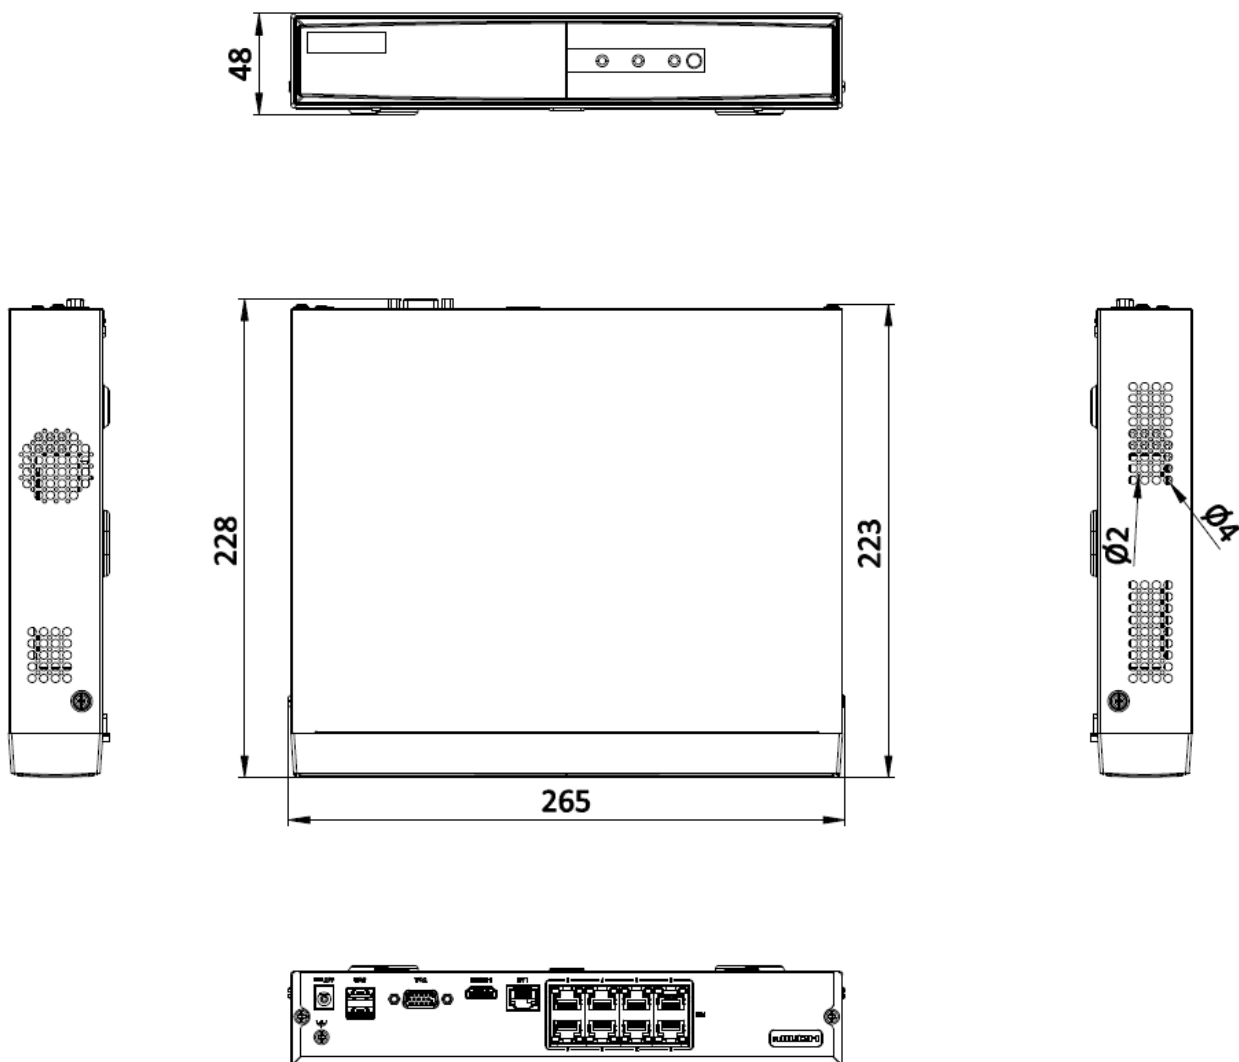

▪ **Physical Interface**

No.	Description	No.	Description
1	Network interfaces with PoE function	5	USB interfaces
2	LAN network interface	6	GND
3	HDMI interface	7	Power supply
4	VGA interface		

▪ **Available Model**

DS-7108NI-Q1/8P/M(D)

▪ Dimension

scale/1:1;Unit/mm

Headquarters

No.555 Qianmo Road, Binjiang District,
Hangzhou 310051, China
T +86-571-8807-5998
www.hikvision.com

Follow us on social media to get the latest product and solution information.