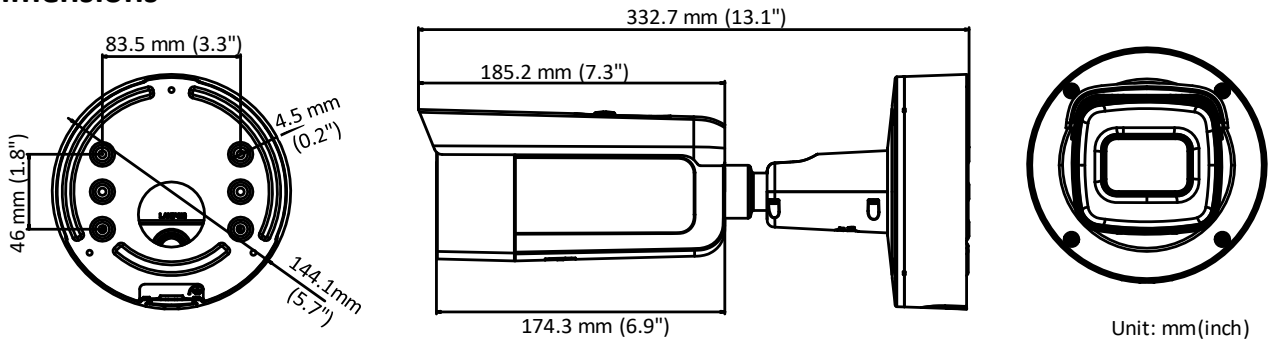

Weight

Camera: approx. 1893 g (4.2 lb.)

Available Model:

DS-2CD2645FWD-IZS (2.8 to 12 mm)

Dimensions

Accessories

DS-1475ZJ-SUS
Vertical Pole Mount

DS-1476ZJ-SUS
Corner Mount