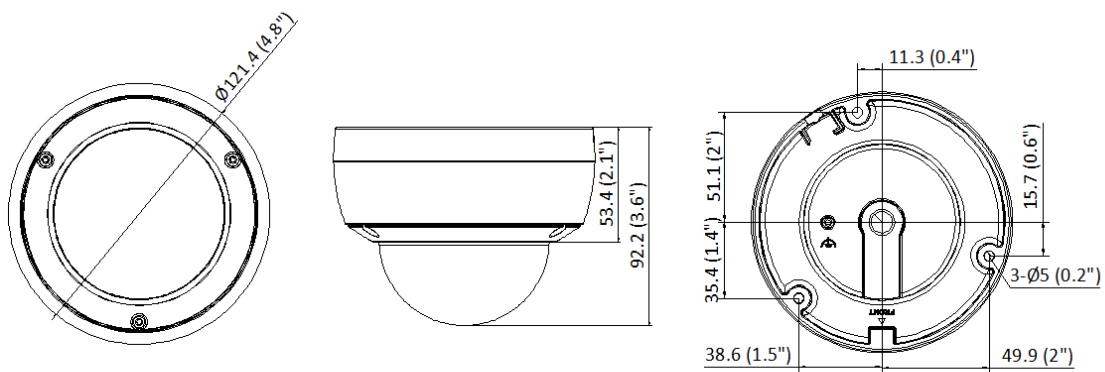

Level	Description
Top-level protection	Hikvision products at this level are equipped for use in areas where professional anti-corrosion protection is a must. Typical application scenarios include coastlines, docks, chemical plants, and more.
Moderate protection	Hikvision products at this level are equipped for use in areas with moderate anti-corrosion demands. Typical application scenarios include coastal areas about 2 kilometers (1.24 miles) away from coastlines, as well as areas affected by acid rain.
No specific protection	Hikvision products at this level are equipped for use in areas where no specific anti-corrosion protection is needed.

▪ **Dimension**

Unit:mm (inch)

▪ **Accessory**

▪ **Optional**

DS-1271ZJ-120(Black) Pendant Mount	DS-1280ZJ-DM46 Junction Box	DS-1253ZJ-M Rain Shade	DS-1276ZJ-SUS(Black) Corner Mount	DS-1280ZJ-DM46(Black) Junction Box
DS-1275ZJ-SUS Vertical Pole Mount	DS-1272ZJ-120B Wall Mount	DS-1272ZJ-120 Wall Mount	DS-1276ZJ-SUS Corner Mount	DS-1271ZJ-120 Pendant Mount