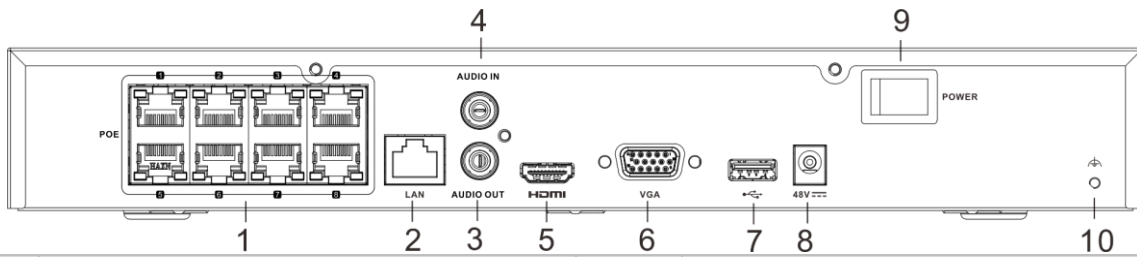

PoE	
Interface	8, RJ-45 10/100 Mbps self-adaptive Ethernet interface
Power	≤ 75 W
Standard	IEEE 802.3af/at
Auxiliary Interface	
SATA	1 SATA interface
Capacity	Up to 10 TB capacity for each HDD
USB Interface	Front panel: 1 × USB 2.0; Rear panel: 1 × USB 2.0
Alarm In/Out	N/A (4/1 is optional)
General	
Power Supply	48 VDC, 1.875 A
Consumption	≤ 10 W (without HDD, and PoE off)
Working Temperature	-10 °C to 55 °C (14 °F to 131 °F)
Working Humidity	10% to 90%
Dimension (W × D × H)	320 mm × 240 mm × 48 mm (12.6"× 9.4" × 1.9")
Weight	≤ 1 kg (without HDD, 2.2 lb.)
Certification	
FCC	Part 15 Subpart B, ANSI C63.4-2014
CE	EN 55032: 2015, EN 61000-3-2, EN 61000-3-3, EN 50130-4, EN 55035: 2017

Dimension

Physical Interface

No.	Description	No.	Description
1	Network interfaces with PoE function	6	VGA Interface
2	LAN network interface	7	USB interface
3	AUDIO OUT	8	Power supply
4	AUDIO IN	9	Power switch
5	HDMI interface	10	GND