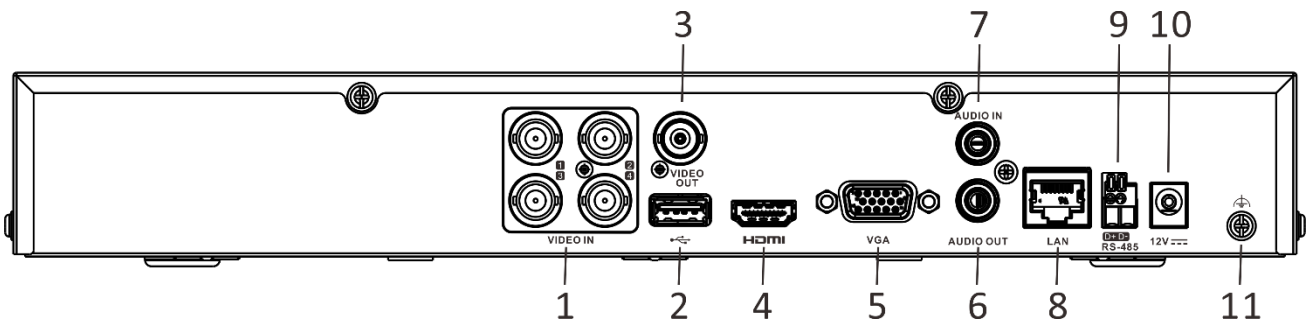

Physical Interface

No.	Description	No.	Description
1	Video and Coaxial Audio In	7	AUDIO IN, RCA Connector
2	USB Interface	8	LAN Network Interface
3	VIDEO OUT	9	RS-485 Serial Interface
4	HDMI Interface	10	12 VDC Power Input
5	VGA Interface	11	GND
6	AUDIO OUT, RCA Connector