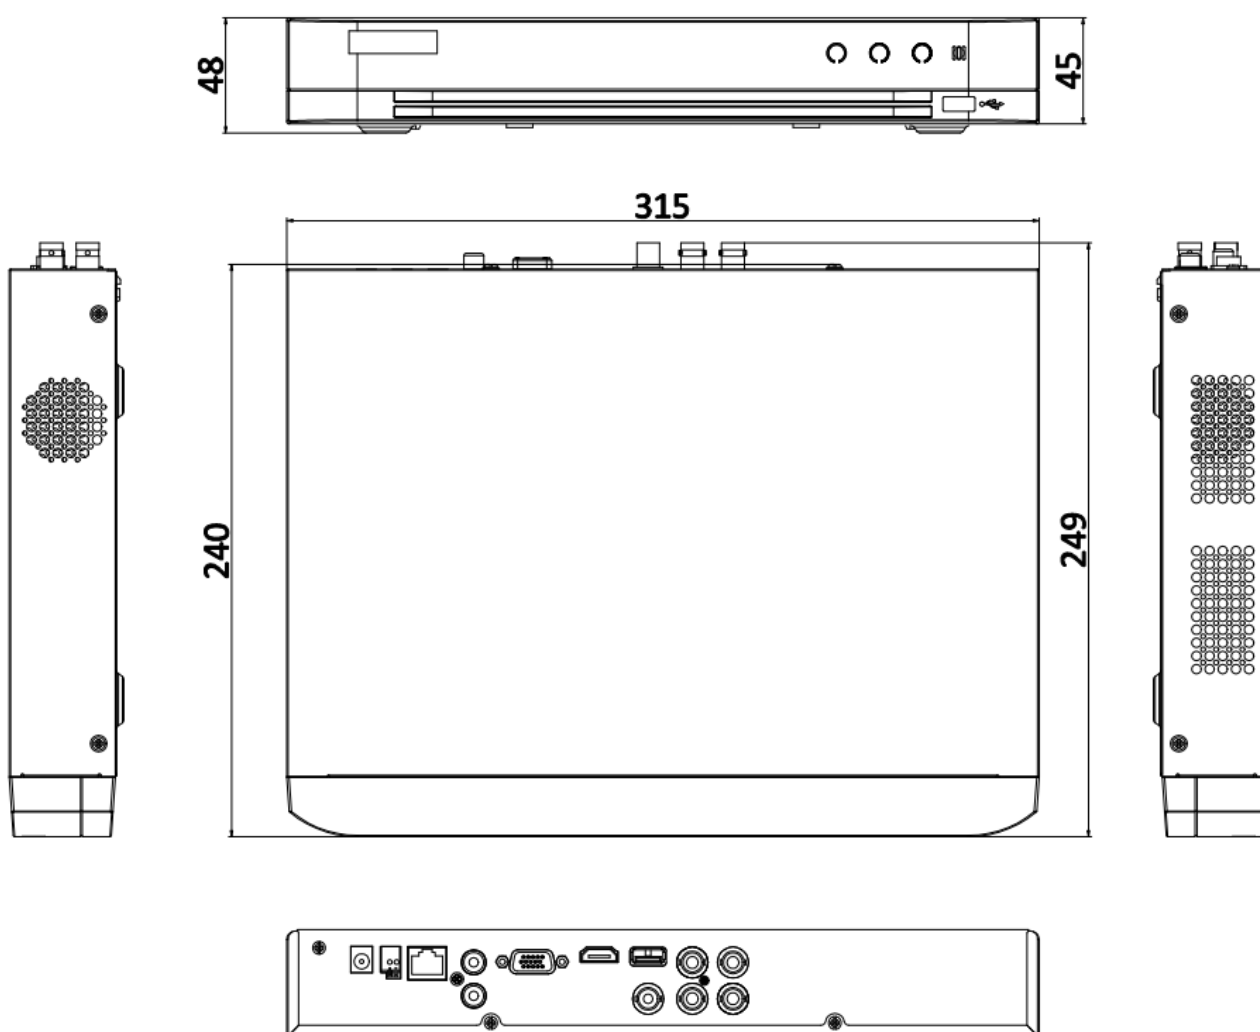

Synchronous playback	4-ch
VGA Output	1-ch, 1920 × 1080/60Hz, 1280 × 1024/60Hz, 1280 × 720/60Hz
Video Output Mode	HDMI/VGA independent output
HDTV Input	8 MP(3840 × 2160)@15 fps, 8 MP(3840 × 2160)@12.5 fps, 3K(2960 × 1665)@20 fps, 5 MP(2560 × 1944)@20 fps, 5 MP(2560 × 1944)@12 fps, 4 MP(2560 × 1440)@30 fps, 4 MP(2560 × 1440)@25 fps, 3 MP@18 fps, 1080p@30 fps, 1080p@25 fps, 720p@30 fps, 720p@25 fps
AHD Input	5 MP(2560 × 1944)@20 fps, 5 MP(2560 × 1944)@12 fps, 4 MP(2560 × 1440)@30 fps, 4 MP(2560 × 1440)@25 fps, 1080p@30 fps, 1080p@25 fps, 720p@30 fps, 720p@25 fps
HDCVI Input	8 MP(3840 × 2160)@15 fps, 8 MP(3840 × 2160)@12.5 fps, 5 MP(2592 × 1944)@20 fps, 4 MP(2560 × 1440)@30 fps, 4 MP(2560 × 1440)@25 fps, 1080p@30 fps, 1080p@25 fps, 720p@30 fps, 720p@25 fps
Audio Output	1-ch, RCA (Linear, 1 KΩ)
Audio Input	1-ch, RCA (2.0 Vp-p, 1 KΩ) 4-ch via coaxial cable
Two-Way Audio	1-ch, RCA (2.0 Vp-p, 1 KΩ) (using the first audio input)
<b>Network</b>	
Network Protocol	TCP/IP, PPPoE, DHCP, Hik-Connect, DNS, DDNS, NTP, SADP, NFS, iSCSI, UPnP™, HTTPS, ONVIF
Remote Connection	32
Network Interface	1, RJ45 10M/100M/1000M self-adaptive Ethernet interface
Wi-Fi	Connectable to Wi-Fi network by Wi-Fi dongle through USB interface
<b>Auxiliary Interface</b>	
SATA	1 SATA interface
Capacity	Up to 10 TB capacity for each disk
Serial Interface	RS-485 (half-duplex)
USB Interface	Front panel: 1 × USB 2.0 Rear panel: 1 × USB 2.0
Alarm In/Out	N/A
<b>General</b>	
Power Supply	12 VDC, 2 A
Consumption	≤ 10 W (without HDD)
Working Temperature	-10 °C to +55 °C (+14 °F to +131 °F)
Working Humidity	10% to 90%
Dimension (W × D × H)	315 × 242 × 45 mm (12.4 × 9.5 × 1.8 inch)
Weight	≤ 1.8 kg (without HDD, 4.0 lb.)

**Dimension**

scale/1:1;Unit/mm