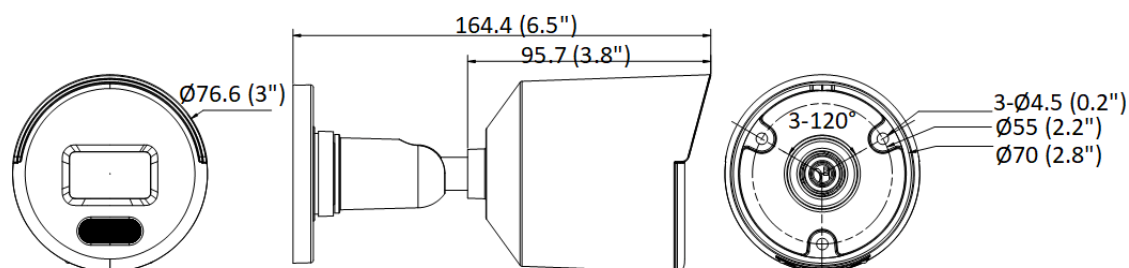

▪ Available Model

DS-2CD1047G2-LUF (2.8/4 mm)

DS-2CD1047G2-L (2.8/4 mm)

▪ Dimension

Unit: mm (inch)

- Accessory
- Optional

**DS-1280ZJ-XS
Junction Box**

Headquarters