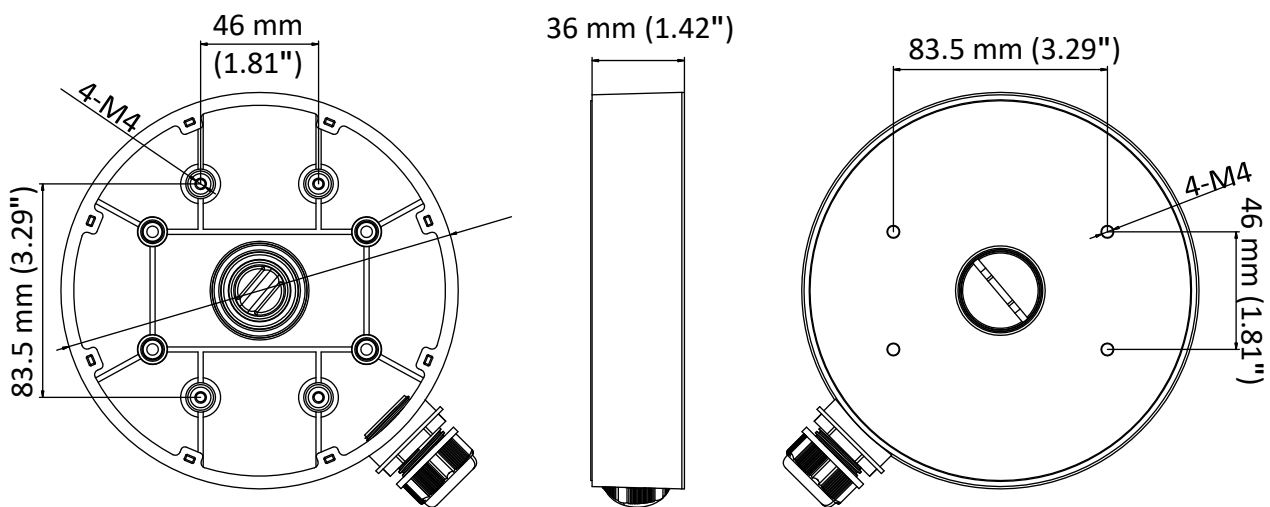

### Junction Box

#### Dimension

#### Parameter

Model	DS-1280ZJ-DM55
Parameters	Junction Box
Appearance	Hikvision White
Material	Aluminum Alloy
Dimension	Φ 155 mm × 36 mm (Φ 6.1" × 1.42")
Weight	300 g (0.66 lb.)

#### Notes

- The mount should be installed on the flat surface.
- Waterproof rubber is necessary for the outdoor application.
- The wall must be capable of supporting at least 3 times as much as the total weight of the camera, and the junction box.
- The maximum load capacity of the junction box is 2 kg (4.4 lb.).