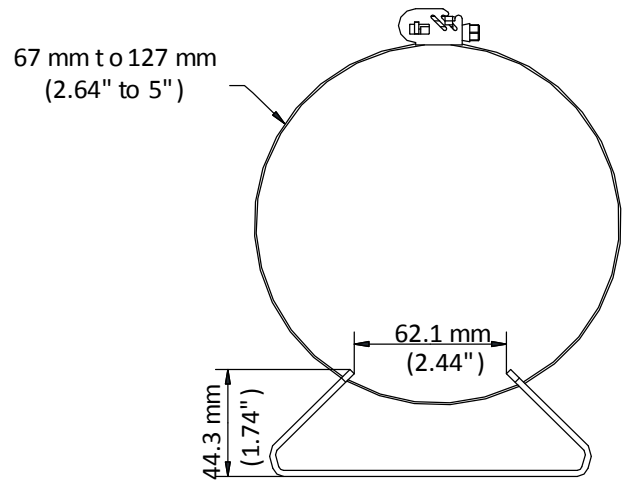

DS-1275ZJ-S-SUS

Vertical Pole Mount

Features

- Stainless steel with surface spray treatment
- Stainless steel ensures the reliable structure
- Adjustable diameter from 67 mm to 127 mm (2.64" to 5")

Dimension

Available Model

DS-1275ZJ-S-SUS

Parameter

Model	DS-1275ZJ-S-SUS
Parameters	Vertical Pole Mount
Appearance	White
Material	Stainless Steel
Dimension	144 mm × 131.6 mm × 44.3 mm (5.67" × 5.18" × 1.74")
Weight	760 g (1.68 lb.)

Notes

- The mount should be installed on the flat surface.
- Waterproof rubber is necessary for outdoor application.
- The pole must be capable of supporting at least 3 times as much as the total weight of the camera, and the mount.
- The maximum load capacity of the mount is 10 kg (22 lb.).