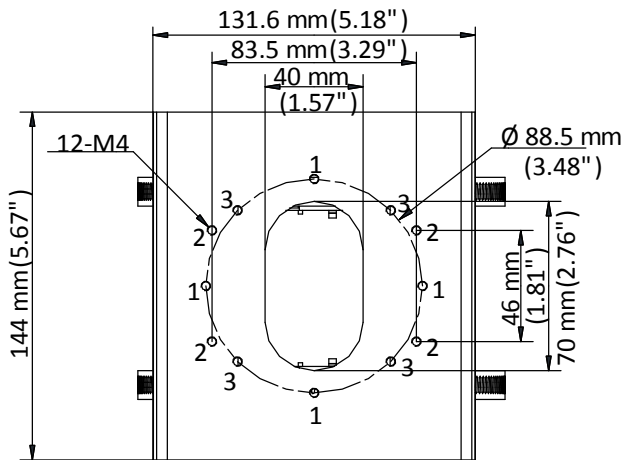

DS-1275ZJ-S-SUS

Vertical Pole Mount

Features

- Stainless steel with surface spray treatment
- Stainless steel ensures the reliable structure
- Adjustable diameter from 67 mm to 127 mm (2.64" to 5")

Dimension

Available Model

DS-1275ZJ-S-SUS

Parameter

Model	DS-1275ZJ-S-SUS
Parameters	Vertical Pole Mount
Appearance	White
Material	Stainless Steel
Dimension	144 mm × 131.6 mm × 44.3 mm (5.67" × 5.18" × 1.74")
Weight	760 g (1.68 lb.)

Notes

- The mount should be installed on the flat surface.
- Waterproof rubber is necessary for outdoor application.
- The pole must be capable of supporting at least 3 times as much as the total weight of the camera, and the mount.
- The maximum load capacity of the mount is 10 kg (22 lb.).