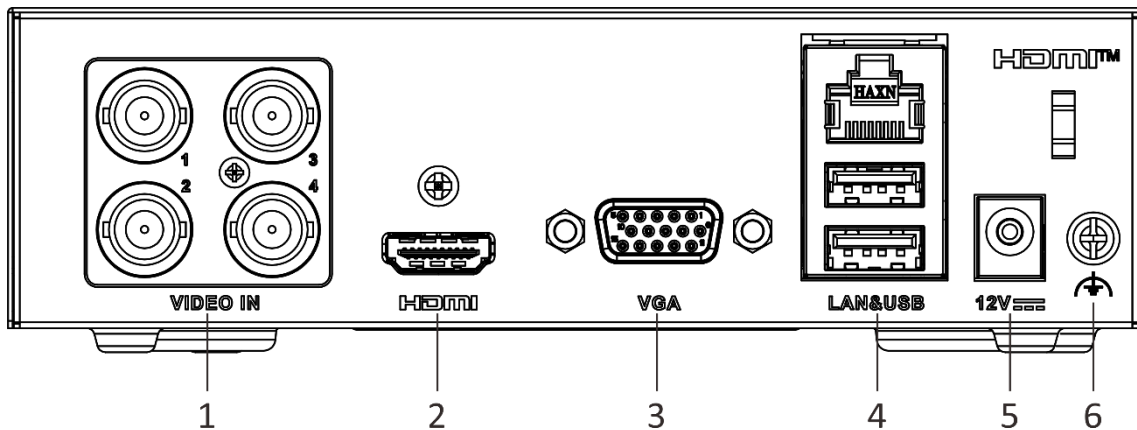

Physical Interface

No.	Description	No.	Description
1	Video and coaxial audio in	4	LAN network interface and USB interface
2	HDMI interface	5	Power supply
3	VGA interface	6	GND

Available Model

DS-E04HQHI-B

Headquarters

No.555 Qianmo Road, Binjiang District,
Hangzhou 310051, China
T +86-571-8807-5998
www.hikvision.com

Follow us on social media to get the latest product and solution information.

Hikvision

HikvisionHQ

HikvisionHQ

Hikvision_Global

Hikvision
Corporate Channel

hikvisionhq