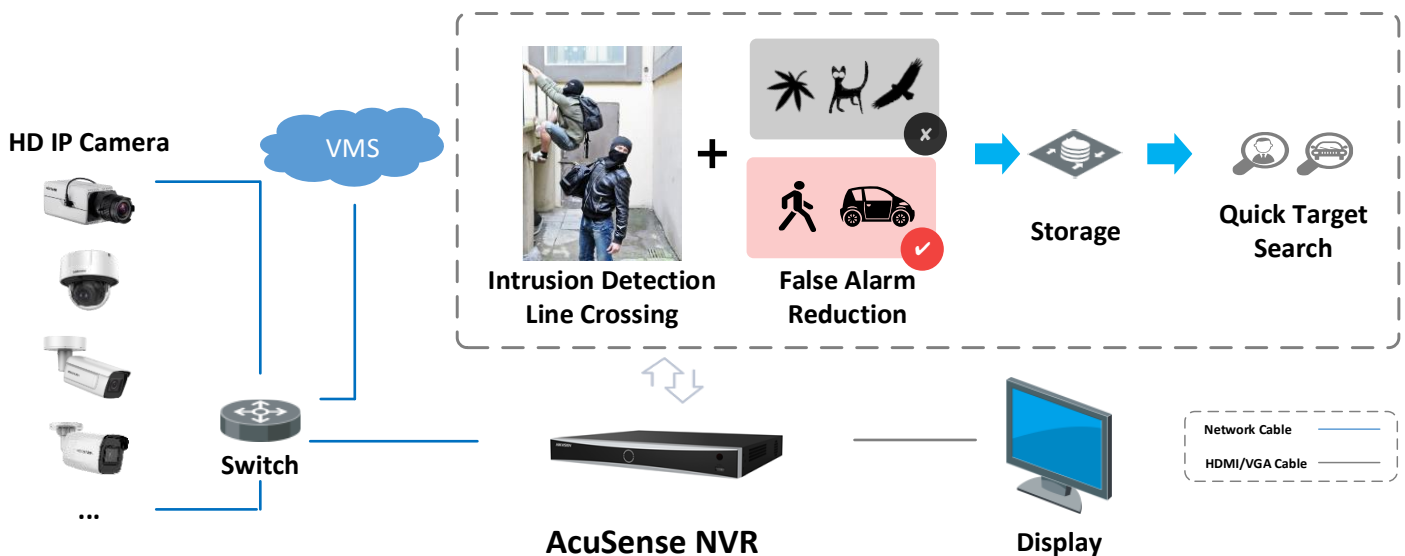

Perimeter Protection

Adopt deep learning algorithm to reduce false alarm, effectively reduces the false alarm caused by tree branches, leaves, shadow, light, vehicles, small animals, etc.