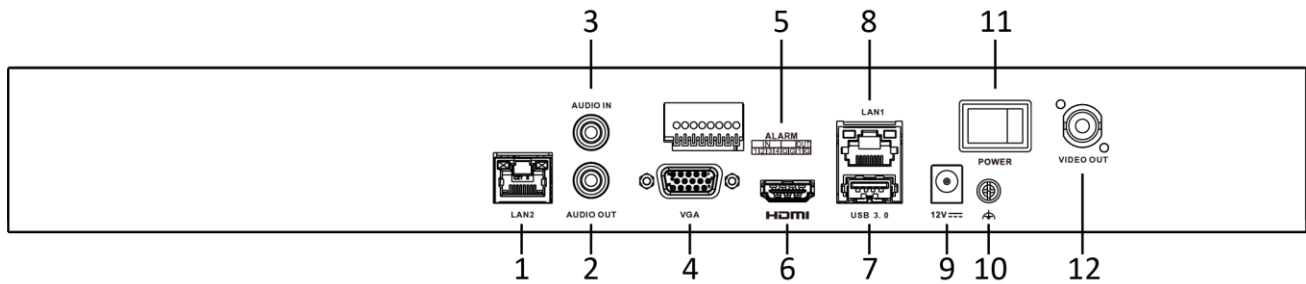

Physical Interface

No.	Description	No.	Description
1	LAN2 Network Interface	7	USB 3.0 interface
2	AUDIO OUT	8	LAN1 Network Interface
3	AUDIO IN	9	Power Supply
4	VGA Interface	10	GND
5	Alarm In/Alarm Out	11	Power Switch
6	HDMI Interface	12	VIDEO OUT