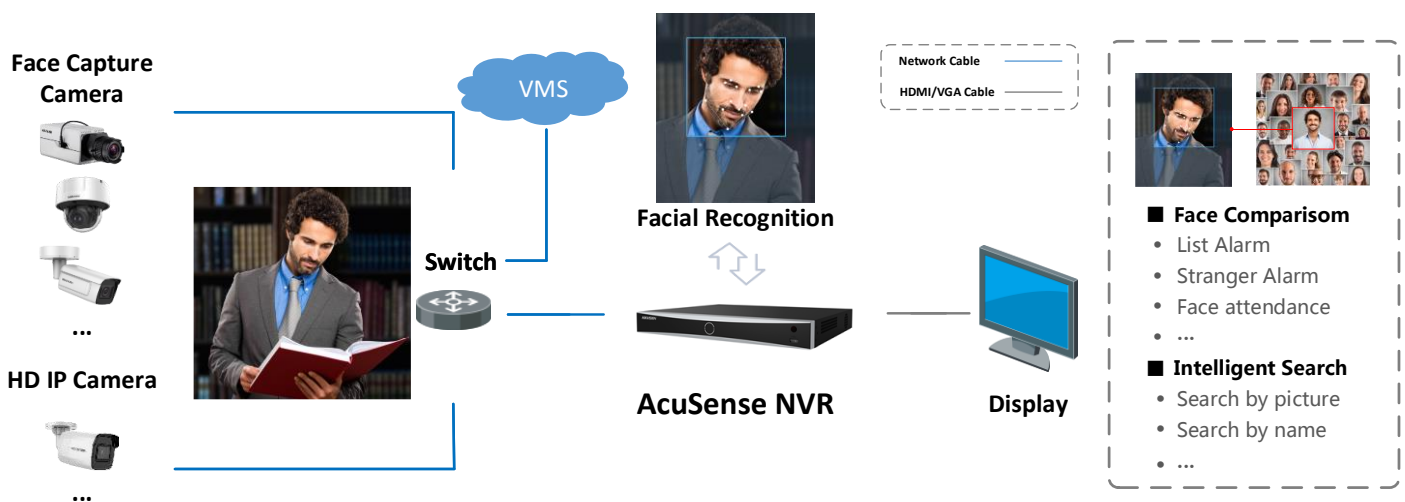

Network & Ethernet Access

- 2 self-adaptive 10/100/1000 Mbps Ethernet interfaces
- Hik-Connect & DDNS (Dynamic Domain Name System) for easy network management
- Smooth streaming technology
- Support web access without plug-in

Typical Application

Facial Recognition and Face Picture Comparison

Modeling and analyzing face pictures captured by cameras. Realize blacklist alarm and stranger alarm via face picture library. Search target people by picture and name features.