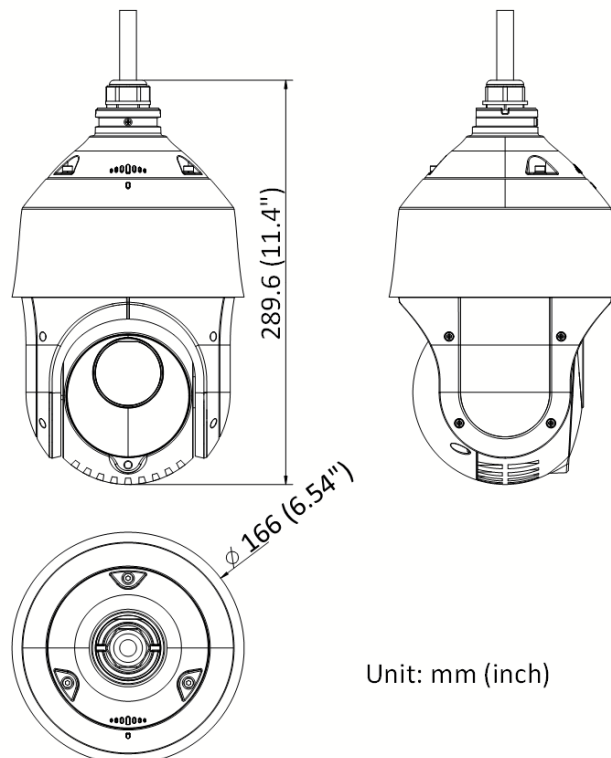

Material	ADC 12, PC+10% GF
Operating Condition	-30 °C to 65 °C (-22 °F to 149 °F). Humidity 90% or less (non-condensing)
Approval	
EMC	FCC (47 CFR Part 15, Subpart B); CE-EMC (EN 55032: 2015, EN 61000-3-2:2019, EN 61000-3-3:2013+A1:2019, EN 50130-4: 2011 +A1: 2014); RCM (AS/NZS CISPR 32: 2015); IC (ICES-003: Issue 7); KC (KN 32: 2015, KN 35: 2015)
Safety	UL (UL 62368-1) CB (IEC 62368-1:2014+A11); CE-LVD (EN 62368-1:2014+A11:2017), BIS (IS 13252(Part 1):2010/ IEC 60950-1: 2005); LOA (IEC/EN 60950-1)
Environment	CE-RoHS (2011/65/EU); WEEE (2012/19/EU); Reach (Regulation (EC) No 1907/2006)
Protection	IP66 (IEC 60529-2013), 6000V Lightning Protection, Surge Protection and Voltage Transient Protection

▪ **Available Model**

HWP-N4225IH-DE(G)

▪ **Dimension**

Unit: mm (inch)