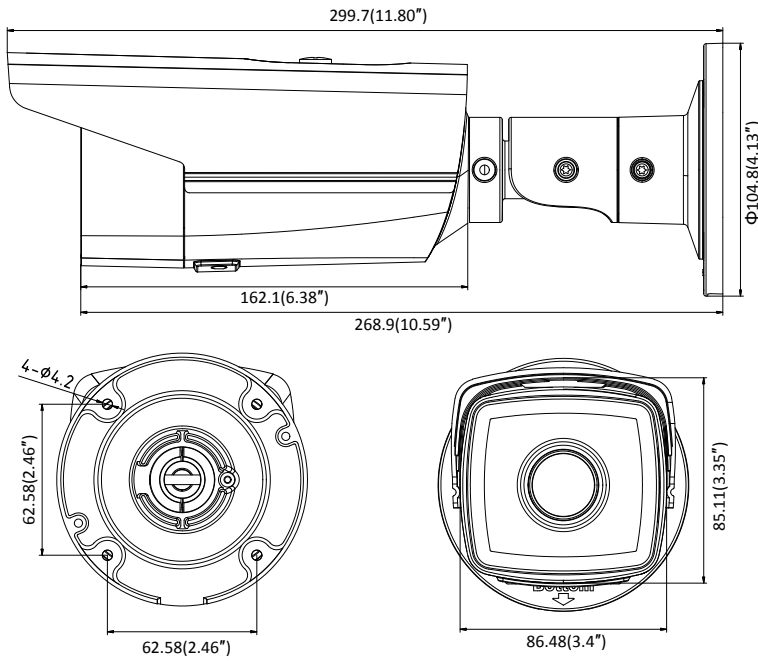

Available Model

DS-2CD2T85FWD-I5(2.8 mm), DS-2CD2T85FWD-I5(4 mm), DS-2CD2T85FWD-I5(6 mm), DS-2CD2T85FWD-I5(8 mm),
DS-2CD2T85FWD-I5(12 mm)

DS-2CD2T85FWD-I8(2.8 mm), DS-2CD2T85FWD-I8(4 mm), DS-2CD2T85FWD-I8(6 mm), DS-2CD2T85FWD-I8(8 mm),
DS-2CD2T85FWD-I8(12 mm)

Dimension

Unit: mm (inch)