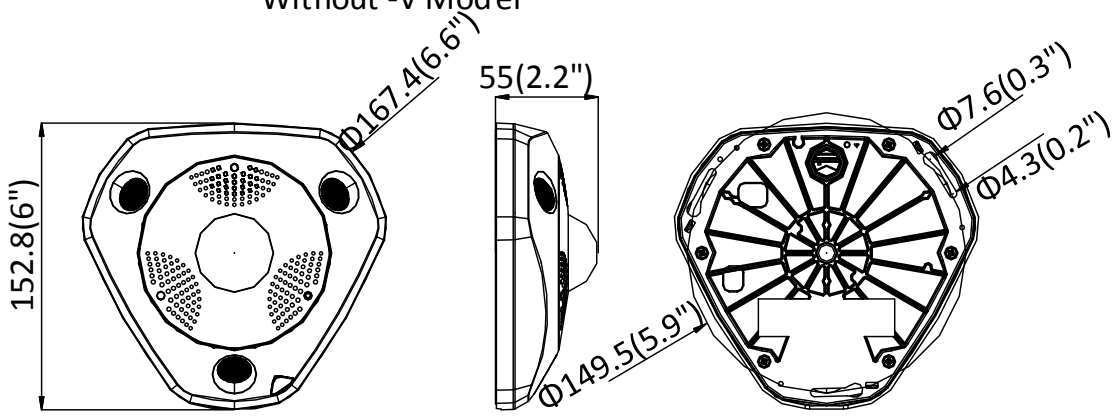

General	
Operating Conditions	-40 °C to +60 °C (-40 °F to +140 °F), Humidity 95% or less (non-condensing)
Power Supply	12 VDC \pm 20%, PoE (802.3at, class 4), -S model: two-core terminal block Without -S model: Φ 5.5 \times 2.1 mm coaxial power plug
Power Consumption	12 VDC, 1 A, max. 12.5 W PoE (802.3at, 42.5 to 57 V), 0.4 A to 0.3 A, max. 15 W
Protection Level (-V)	IP67, IK10
Heater	Yes
Material	Metal
Dimensions	Without -V model: 167.4 \times 152.8 \times 50 mm (6. 6" \times 6" \times 2") With -V model: 167.4 \times 152.8 \times 55 mm (6. 6" \times 6" \times 2.2")
Weight	Approx. 1400 g (3.09 lbs)

Available Model

DS-2CD6365G0-I (1.27 mm); DS-2CD6365G0-IS (1.27 mm), DS-2CD6365G0-IV (1.27 mm), DS-2CD6365G0-IVS (1.27 mm)

Dimensions

Without -V Model

With -V Model

Unit: mm (inch)

Accessories

DS-1280ZJ-DM25
Junction Box