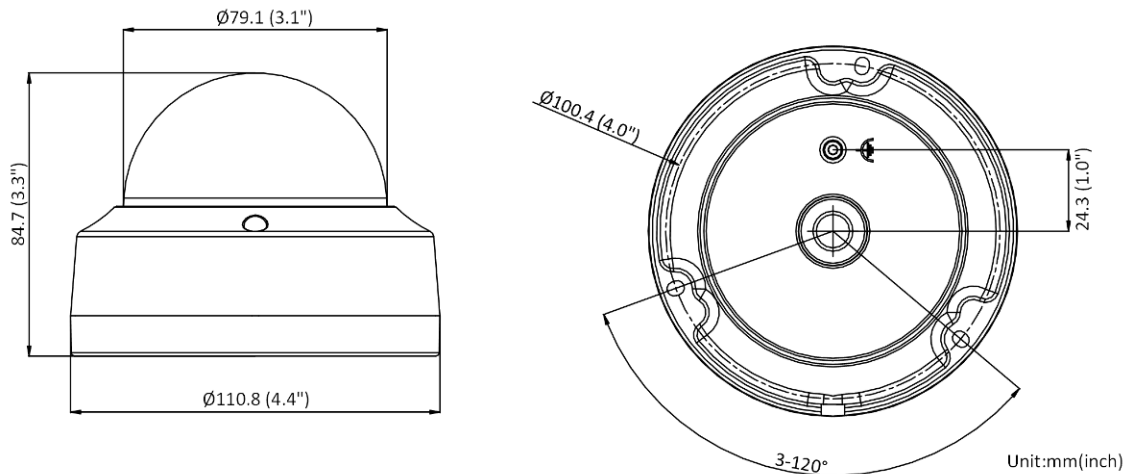

▪ **Available Model**

- DS-2CD2121G0-I (2.8/4/6 mm)
- DS-2CD2121G0-IS (2.8/4/6 mm)
- DS-2CD2121G0-IW (2.8/4 mm)
- DS-2CD2121G0-IWS (2.8/4 mm)

▪ **Dimension**

▪ **Accessory**

▪ **Optional**

DS-1280ZJ-DM18 Junction Box	DS-1259ZJ Inclined Ceiling Mount	DS-1250ZJ Water-proof	DS-1272ZJ-110 Wall Mount	DS-1275ZJ-SUS Vertical Pole Mount
DS-1272ZJ-110B Wall Mount	DS-1258ZJ Wall Mount	DS-1276ZJ-SUS Corner Mount	DS-1271ZJ-110 Pendant Mount