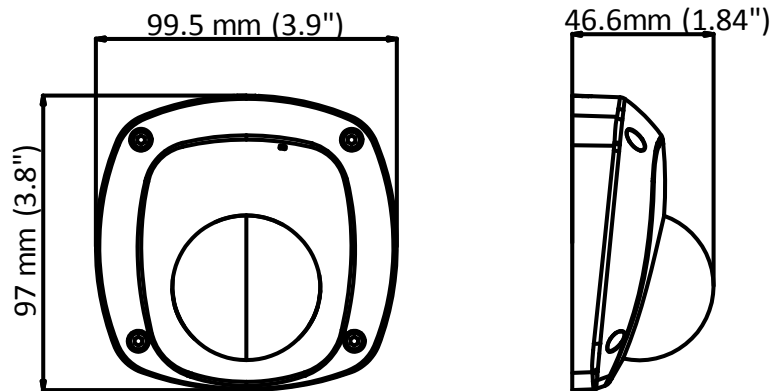

### Key Features

- 2 MP high performance CMOS
- Ultra-low light
- 1920 × 1080 resolution
- 2.8 mm, 3.6 mm, 6 mm fixed focal lens
- 120 dB true WDR, 3D DNR
- Smart IR, up to 20 m IR distance
- Built-in microphone
- Up the coax (HIKVISION-C)

## Specifications

<b>Camera</b>	
Image Sensor	2 megapixel progressive CMOS sensor
Signal System	PAL/NTSC
Frame Rate	PAL: 1080p@25fps NTSC: 1080p@30fps
Resolution	1920 (H) × 1080 (V)
Min. illumination	0.005 Lux @ (F1.2, AGC ON), 0 Lux with IR
Shutter Time	PAL: 1/25 s to 1/50, 000 s NTSC: 1/30 s to 1/50, 000 s
Slow Shutter	Max. 16 times
Lens	2.8 mm, 3.6 mm, 6 mm fixed focal lens
Horizontal Field of View	94.5° (2.8 mm), 79.1° (3.6 mm), 50° (6 mm)
Lens Mount	M12
Day & Night	IR cut filter
Angle Adjustment	Pan: -30° to 30°, Tilt: 0° to 80°, Rotate: -180° to 180°
Synchronization	Internal synchronization
Ture WDR	> 120 dB
<b>Menu</b>	
AGC	Support
Day/Night Mode	Auto/Color/BW (Black and White)
White Balance	ATW/MANUAL
Privacy Mask	ON/OFF, 4 programmable privacy masks
Motion Detection	4 programmable motion areas
Backlight Compensation	WDR/BLC/OFF
3D DNR (Digital Noise Reduction)	Level 1 to 10
Language	English, Chinese
Functions	Brightness, sharpness, mirror, smart IR
<b>Interface</b>	
Video Out	1 BNC
Audio In	Built-in microphone
Audio Out	1 RCA
<b>General</b>	
Operating Conditions	-40 °C to 60 °C (-40 °F to 140 °F), humidity: 90% or less (no condensation)
Power Supply	12 VDC±30%
Power Consumption	Max. 5 W
Material	Metal & plastic
IR Range	Up to 20 m
Dimensions	97 mm × 99.5 mm × 46.6 mm (3.82" × 3.92" × 1.83")
Weight	Approx. 300 g (0.66 lb.)

## Dimensions

Distributed by