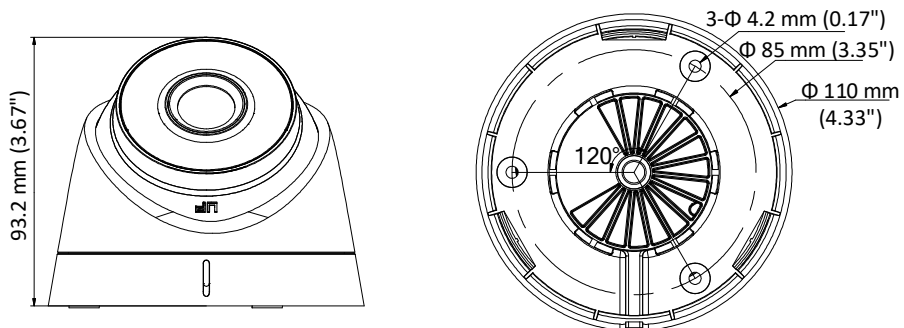

Order Models

DS-2CE56D8T-IT1F

Dimension