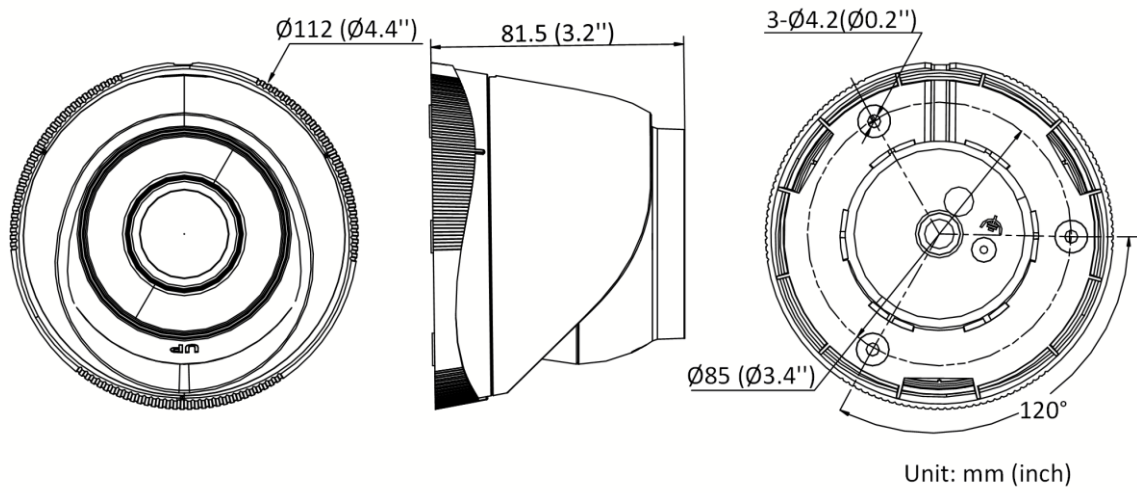

▪ **Dimension**

▪ **Accessory**

▪ **Optional**

DS-1276ZJ-SUS Corner Mount	DS-1280ZJ-S Junction Box	DS-1275ZJ-SUS Vertical Pole Mount	DS-1272ZJ-110-TRS Wall Mount