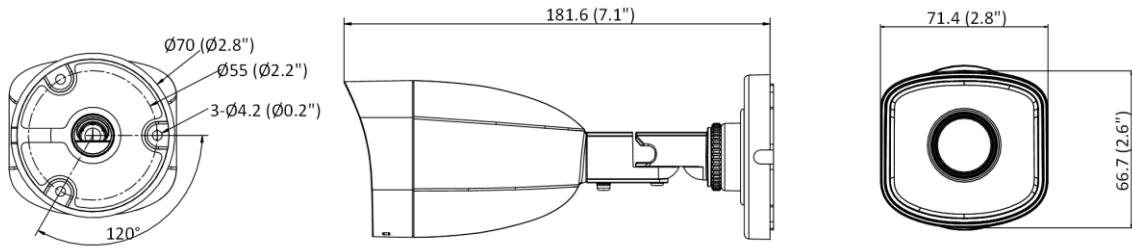

Image	
Image Settings	Saturation, brightness, contrast, sharpness, AGC, white balance adjustable by client software or web browser
Day/Night Switch	Auto, Schedule, Day, Night
Image Enhancement	BLC, 3D DNR
Interface	
Ethernet Interface	1 RJ45 10 M/100 M self-adaptive Ethernet port
Event	
Basic Event	Motion detection, video tampering alarm, exception
General	
Linkage Method	Upload to FTP, notify surveillance center, send email
Camera Material	Metal & Plastic
Camera Dimension	181.6 mm × 71.4 mm × 66.7 mm (7.1" × 2.8" × 2.6")
Package Dimension	216 mm × 121 mm × 118 mm (8.5" × 4.8" × 4.6")
Camera Weight	Approx. 270 g (0.6 lb.)
With Package Weight	Approx. 490 g (1.1 lb.)
Storage Conditions	-30 °C to 60 °C (-22 °F to 140 °F). Humidity: 95% or less (non-condensing)
Startup and Operating Conditions	-30 °C to 60 °C (-22 °F to 140 °F). Humidity: 95% or less (non-condensing)
Web Client Language	English, Ukrainian
General Function	Anti-flicker, heartbeat, mirror, password protection, privacy mask, watermark, IP address filter
Firmware Version	V5.5.120
Power Consumption and Current	12 VDC, 0.4 A, max. 5 W PoE: (802.3af, 36 V to 57 V), 0.2 A to 0.15 A, max. 6.5 W
Power Supply	12 VDC ± 25% PoE: 802.3af, Class 3
Power Interface	Ø5.5 mm coaxial power plug
Approval	
EMC	FCC SDoC (47 CFR Part 15, Subpart B); CE-EMC (EN 55032: 2015, EN 61000-3-2: 2014, EN 61000-3-3: 2013, EN 50130-4: 2011 +A1: 2014); RCM (AS/NZS CISPR 32: 2015); IC VoC (ICES-003: Issue 6, 2016); KC (KN 32: 2015, KN 35: 2015)
Safety	UL (UL 60950-1); CB (IEC 60950-1:2005 + Am 1:2009 + Am 2:2013, IEC 62368-1:2014); CE-LVD (EN 60950-1:2005 + Am 1:2009 + Am 2:2013, IEC 62368-1:2014); BIS (IS 13252(Part 1):2010+A1:2013+A2:2015)
Environment	CE-RoHS (2011/65/EU); WEEE (2012/19/EU); Reach (Regulation (EC) No 1907/2006)
Protection	IP67 (IEC 60529-2013)

▪ **Available Model**

HWI-B140H (2.8/4 mm)

▪ **Dimension**

Unit: mm (inch)

▪ **Accessory**

▪ **Optional**

**DS-1280ZJ-XS
Junction Box**

Distributed by