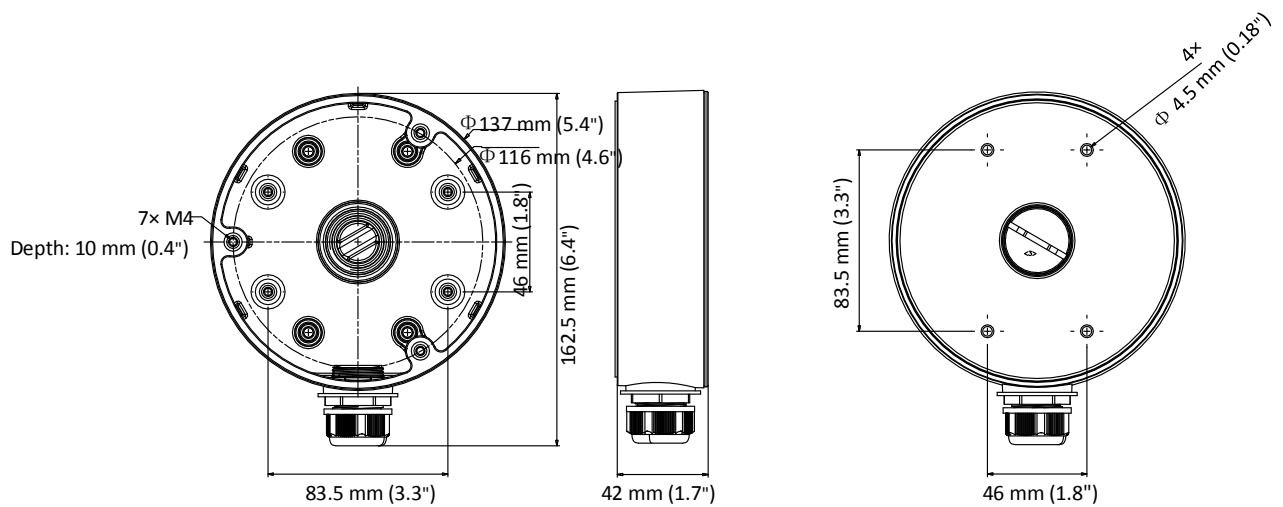

DS-1280ZJ-DM21

Junction Box for Dome Camera

Features

- Aluminum alloy material with surface spray treatment
- Side inlet and bottom inlet
- The bottom waterproof cover and the side gland nut are interchangeable
- Waterproof design

Dimension

Available Model

DS-1280ZJ-DM21

Parameter

Model	DS-1280ZJ-DM21
Parameters	Junction Box for Dome Camera
Appearance	Hikvision White
Material	Aluminum Alloy
Dimension	$\Phi 137$ mm \times 42 mm (5.4" \times 1.7")
Weight	280 g (0.62 lb.)

Notes

- The junction box should be installed on the flat surface.
- Waterproof rubber is necessary for outdoor application.
- The wall must be capable of supporting at least 3 times as much as the total weight of the camera and the mounting bracket.
- The maximum load capacity of the junction box is 4.5 kg (9.9 lb.).