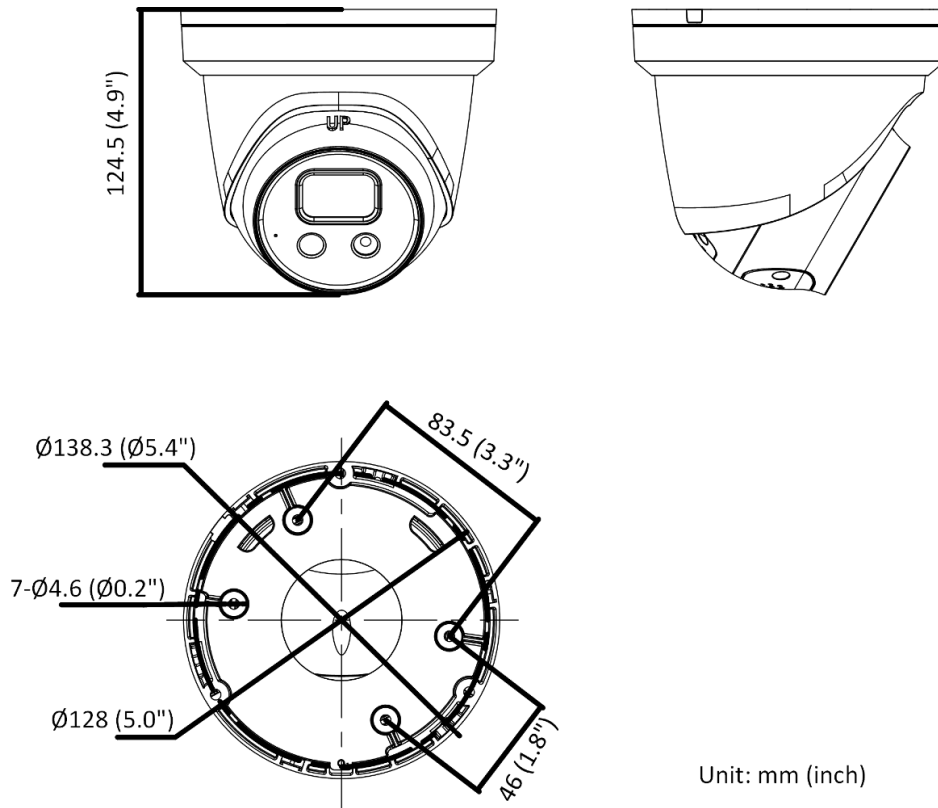

▪ **Available Model**

DS-2CD2346G2-ISU/SL (2.8/4/6 mm)

▪ **Dimension**

Unit: mm (inch)

▪ **Accessory**

▪ **Optional**

DS-1275ZJ-SUS Vertical Pole Mount	DS-1273ZJ-140B Wall Mount	DS-1273ZJ-140 Wall Mount	DS-1273ZJ-140(BLACK) Wall Mount	DS-1271ZJ-140 Pendant Mount
DS-1276ZJ-SUS Corner Mount	DS-1280ZJ-PT6 Junction Box