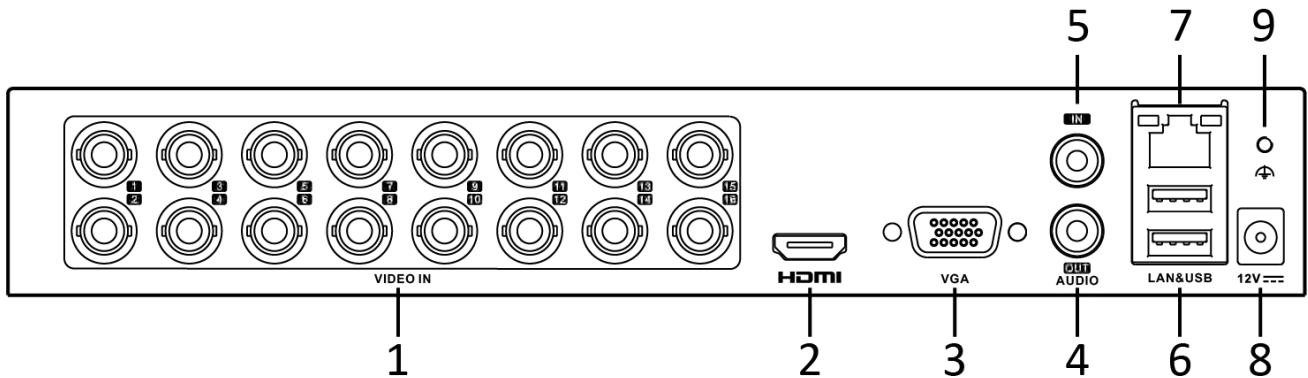

Physical Interface

No.	Description	No.	Description
1	Video and Audio in	6	USB Interface
2	HDMI Interface	7	LAN Network Interface
3	VGA Interface	8	12 VDC Power Input
4	AUDIO OUT	9	GND
5	AUDIO IN