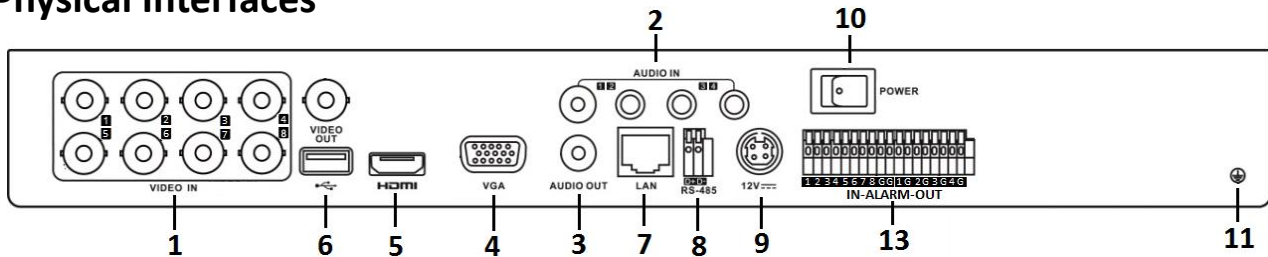

Physical Interfaces

*: The rear panel of DS-7204/7216HUHI-K2 provides 4/16 video input interfaces.

No.	Description	No.	Description
1	VIDEO IN	8	RS-485 Serial Interface
2	AUDIO IN, RCA Connector	9	12 VDC Power Input
3	AUDIO OUT, RCA Connector	10	Power Switch
4	VGA Interface	11	GND
5	HDMI Interface	12	VIDEO OUT
6	USB Interface	13	Alarm In/Out
7	LAN Network Interface